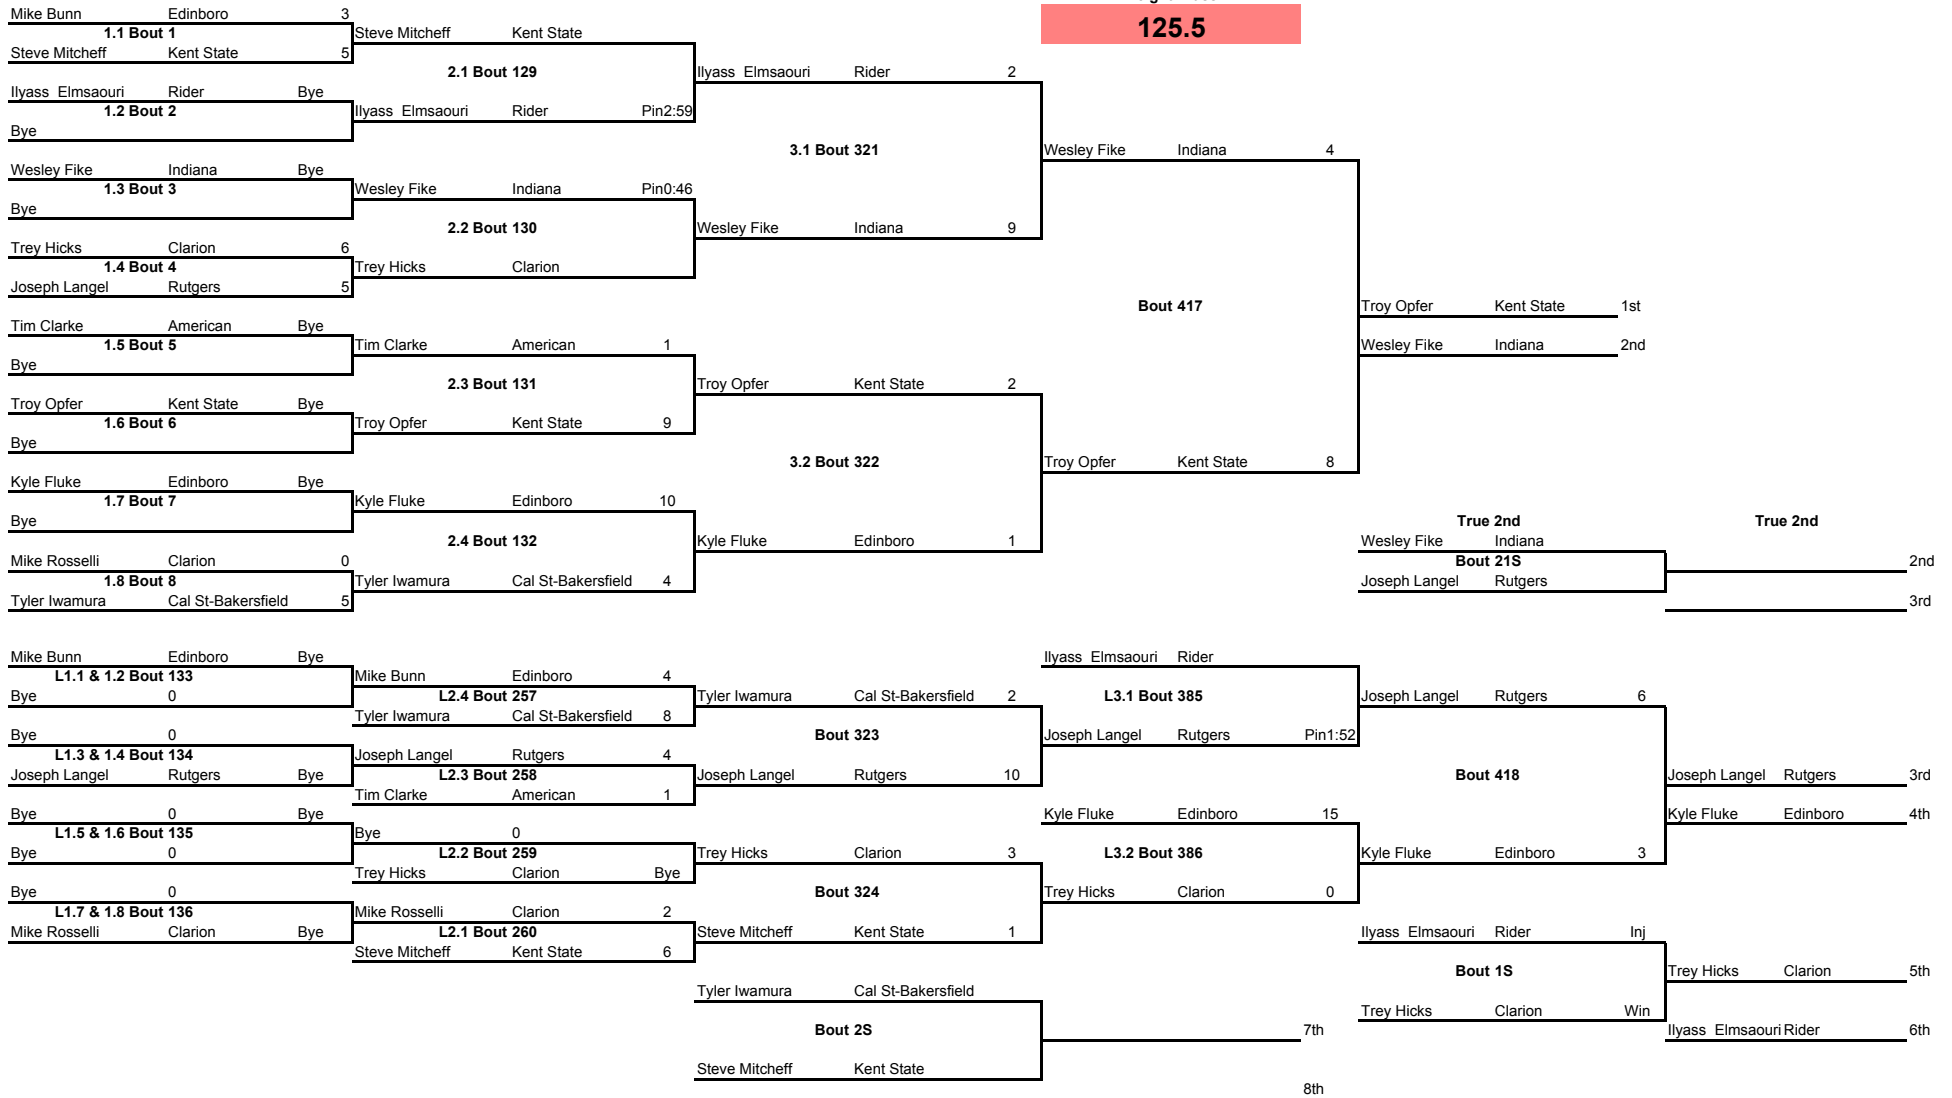

2009 US Marine Corps National Collegiate Open

Weight Class

125.5