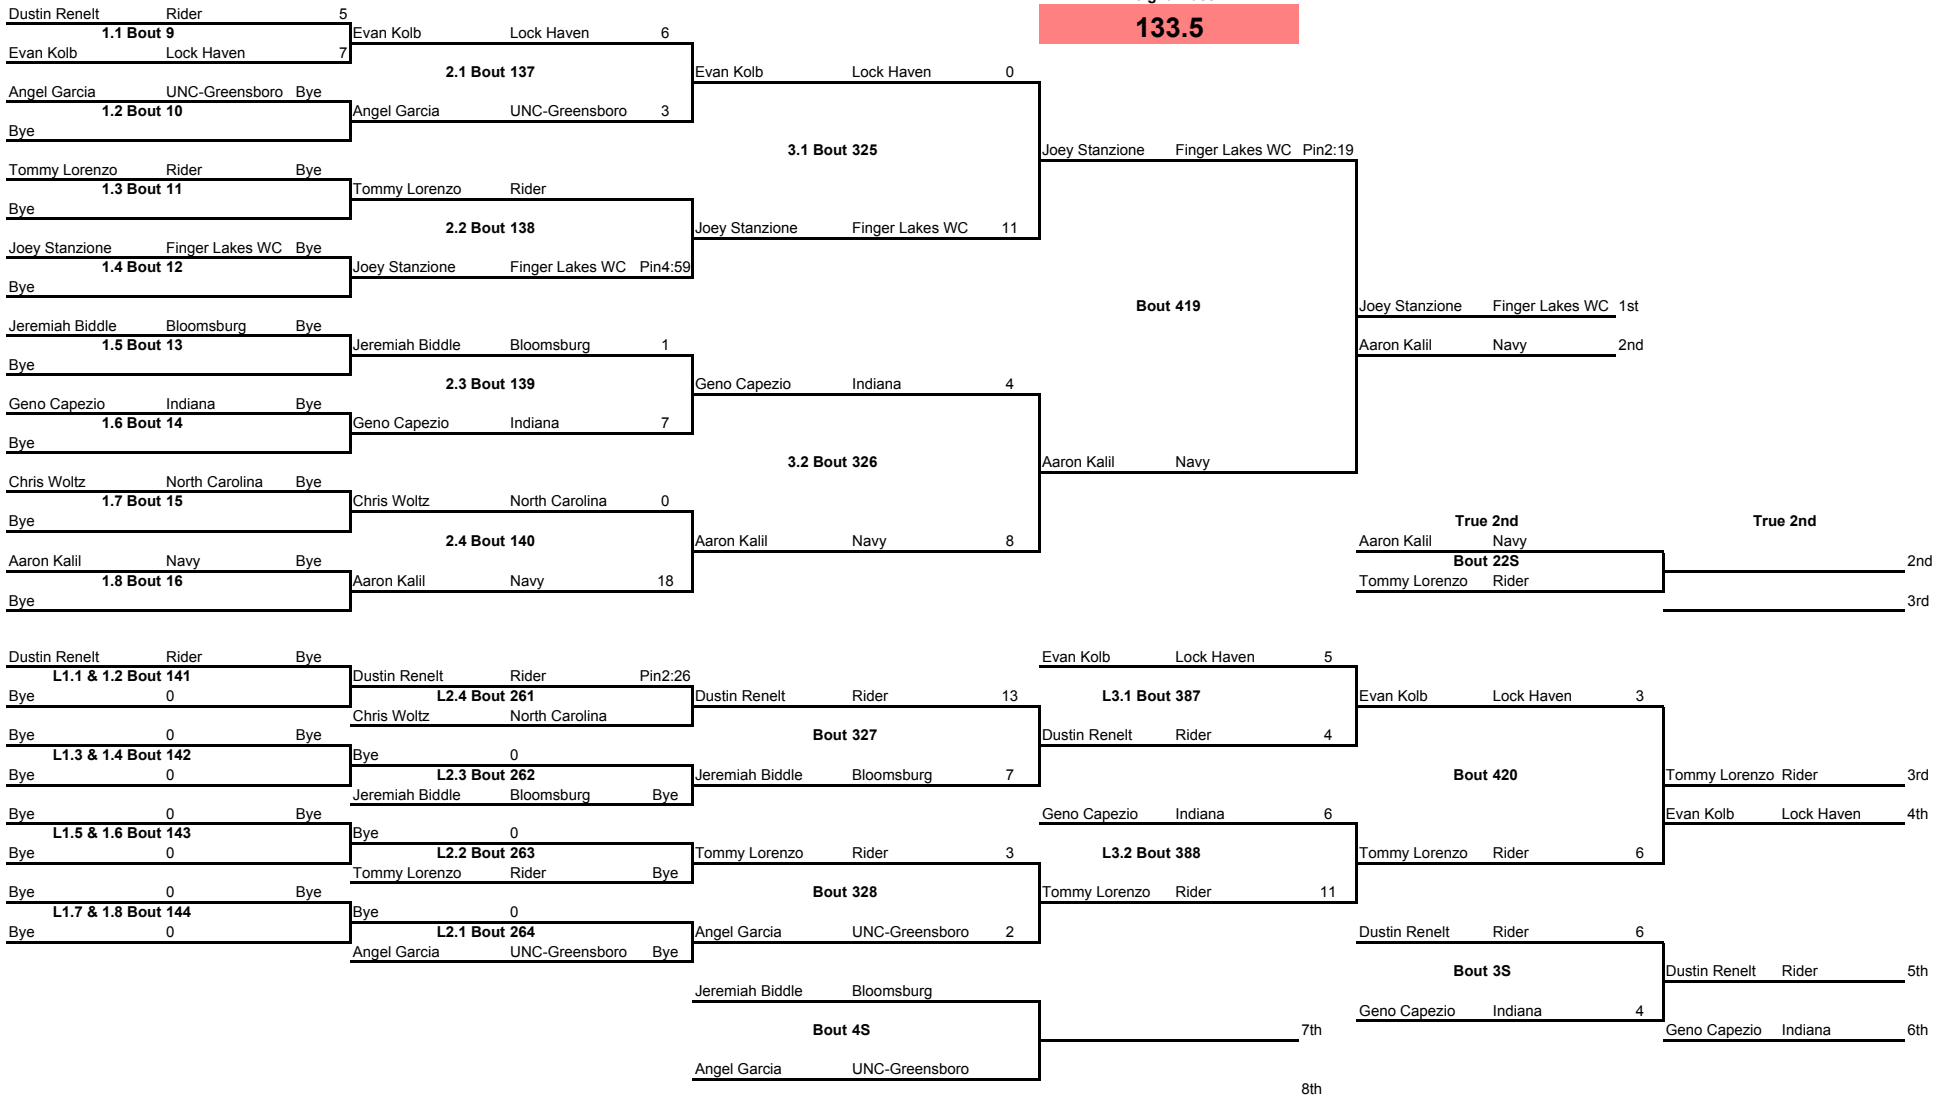

2009 US Marine Corps National Collegiate Open

Weight Class

133.5