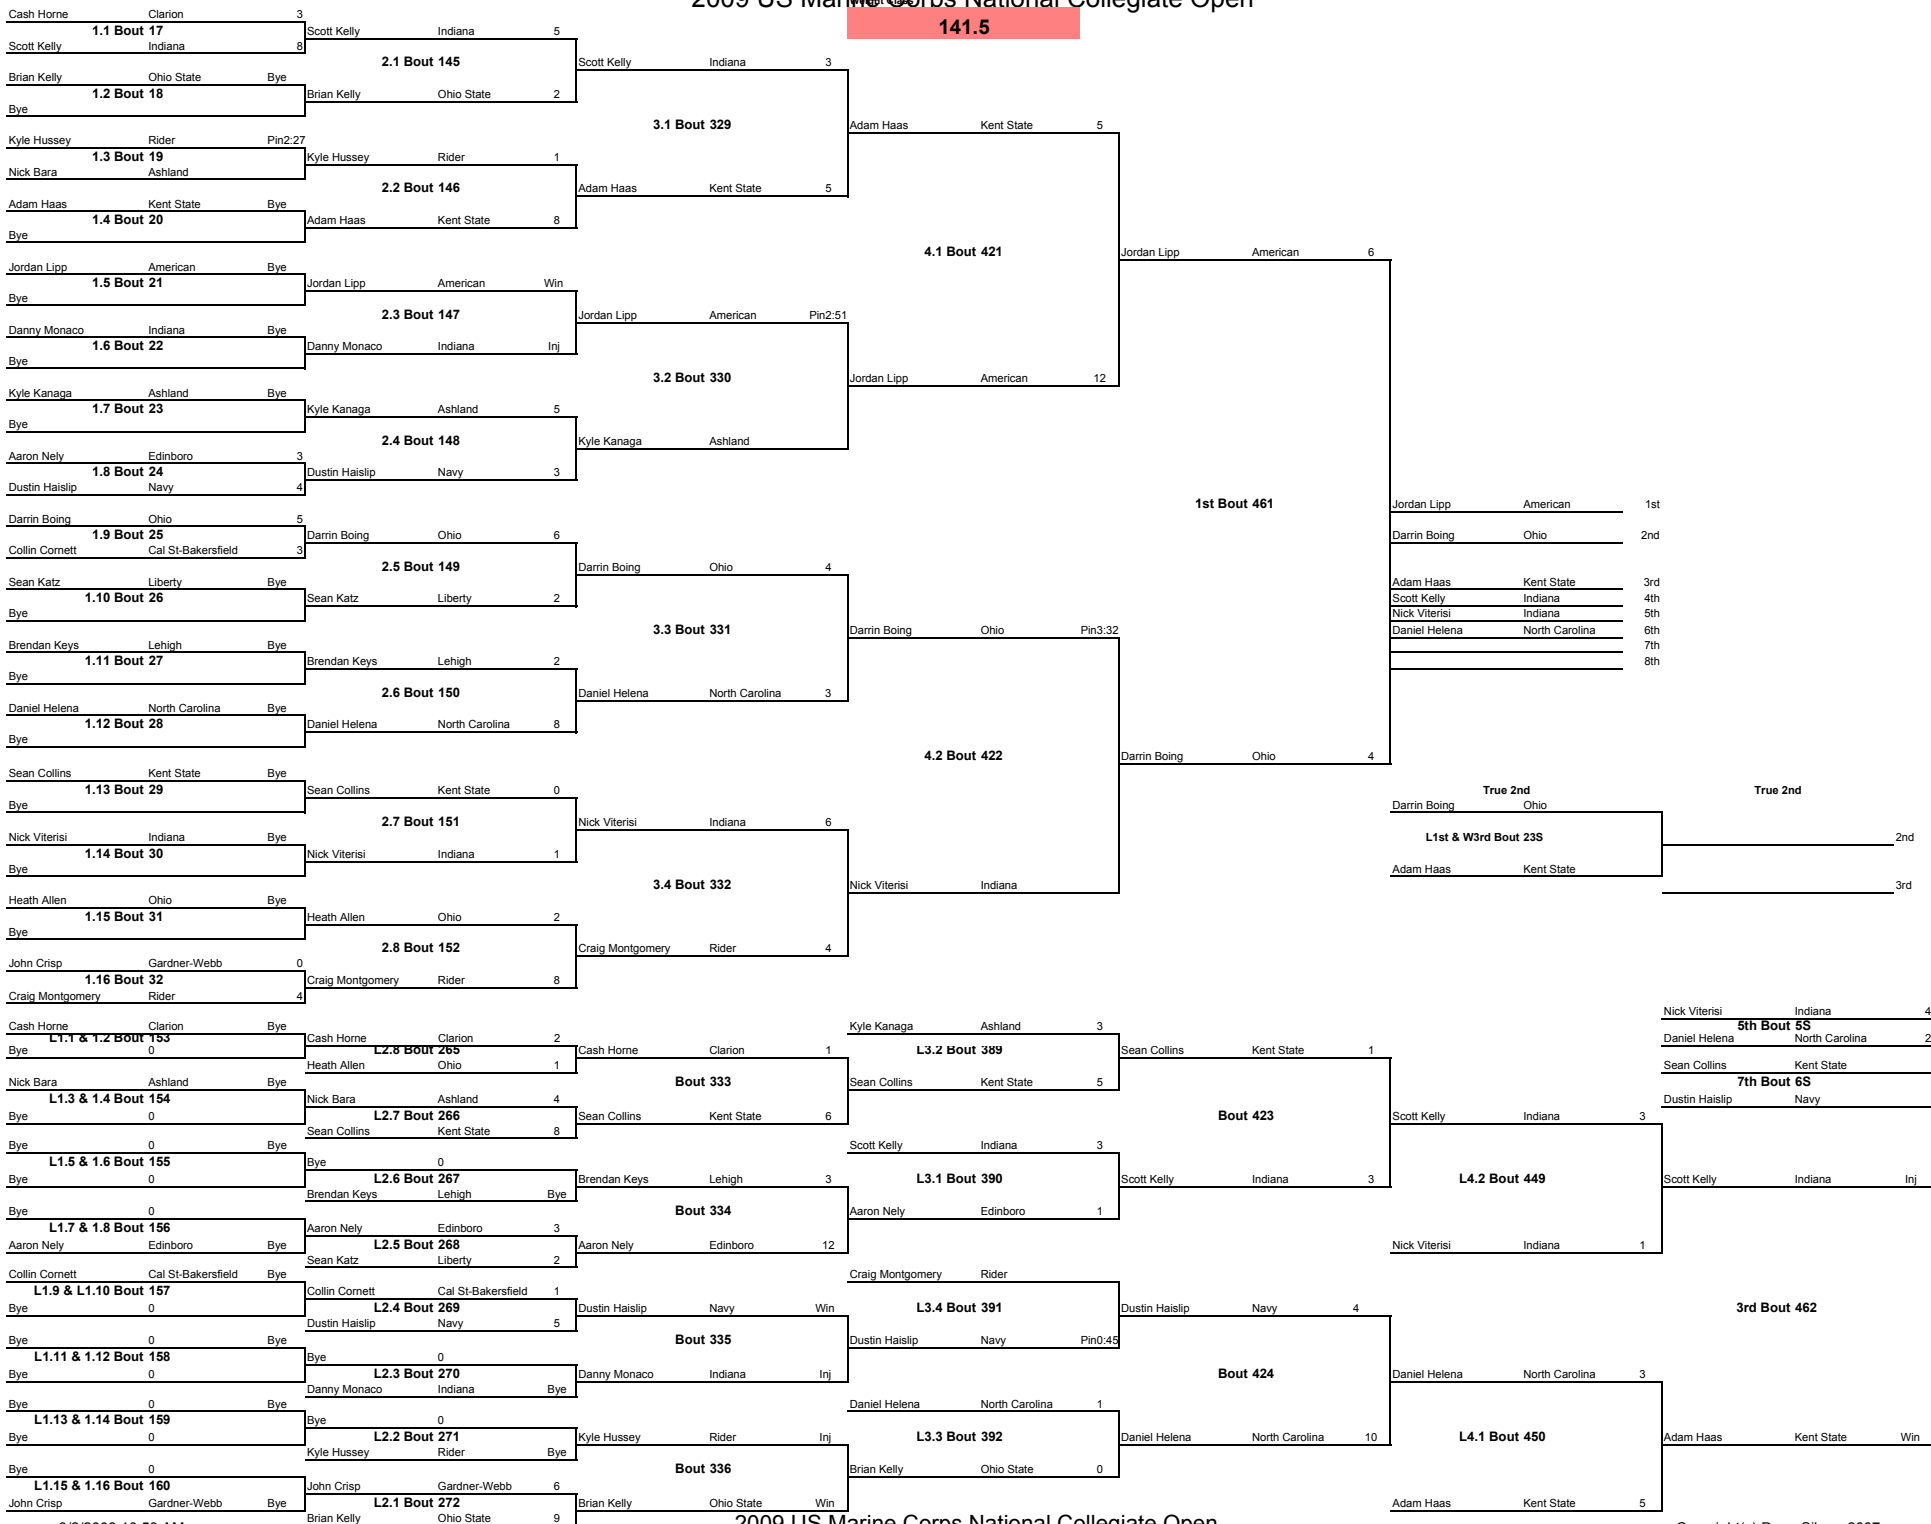

2009 US Marine Corps National Collegiate Open

141.5