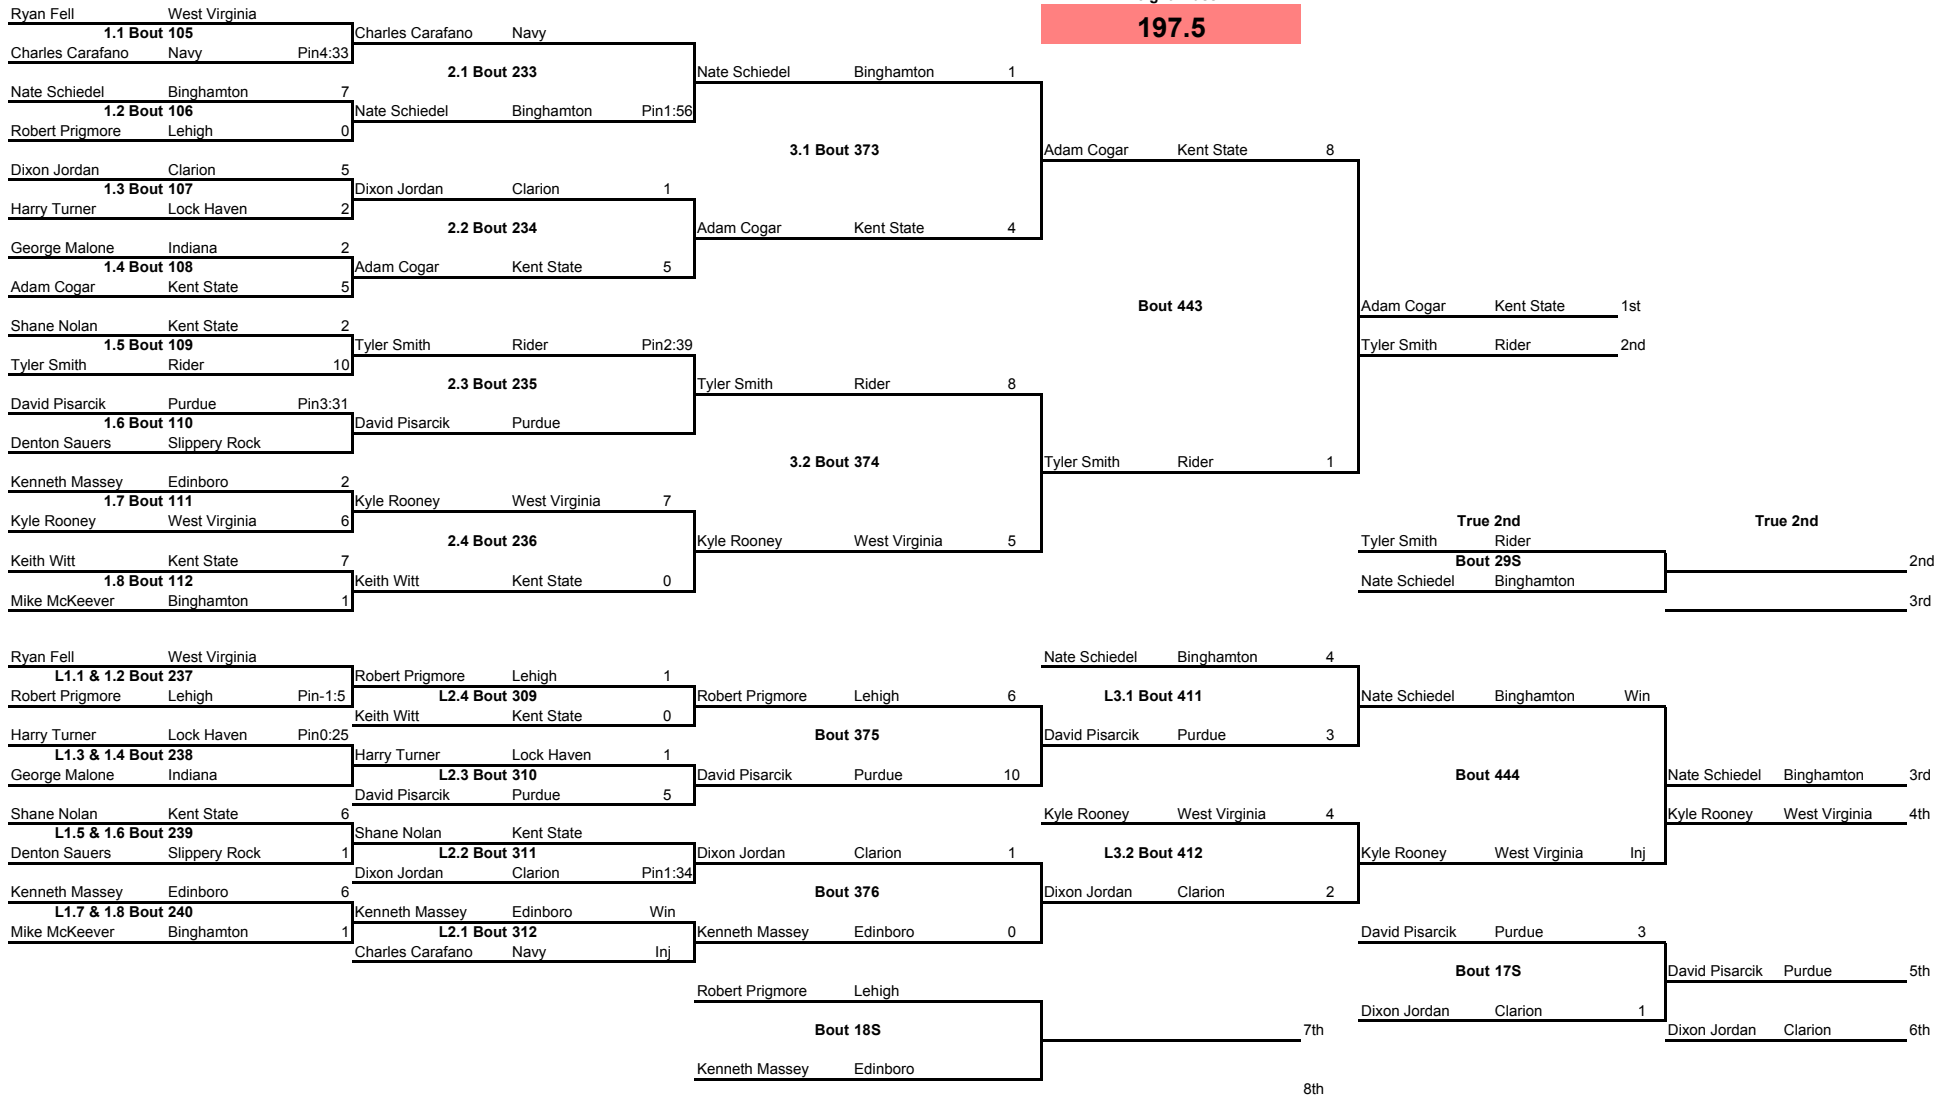

Weight Class

197.5

2009 US Marine Corps National Collegiate Open

285.5