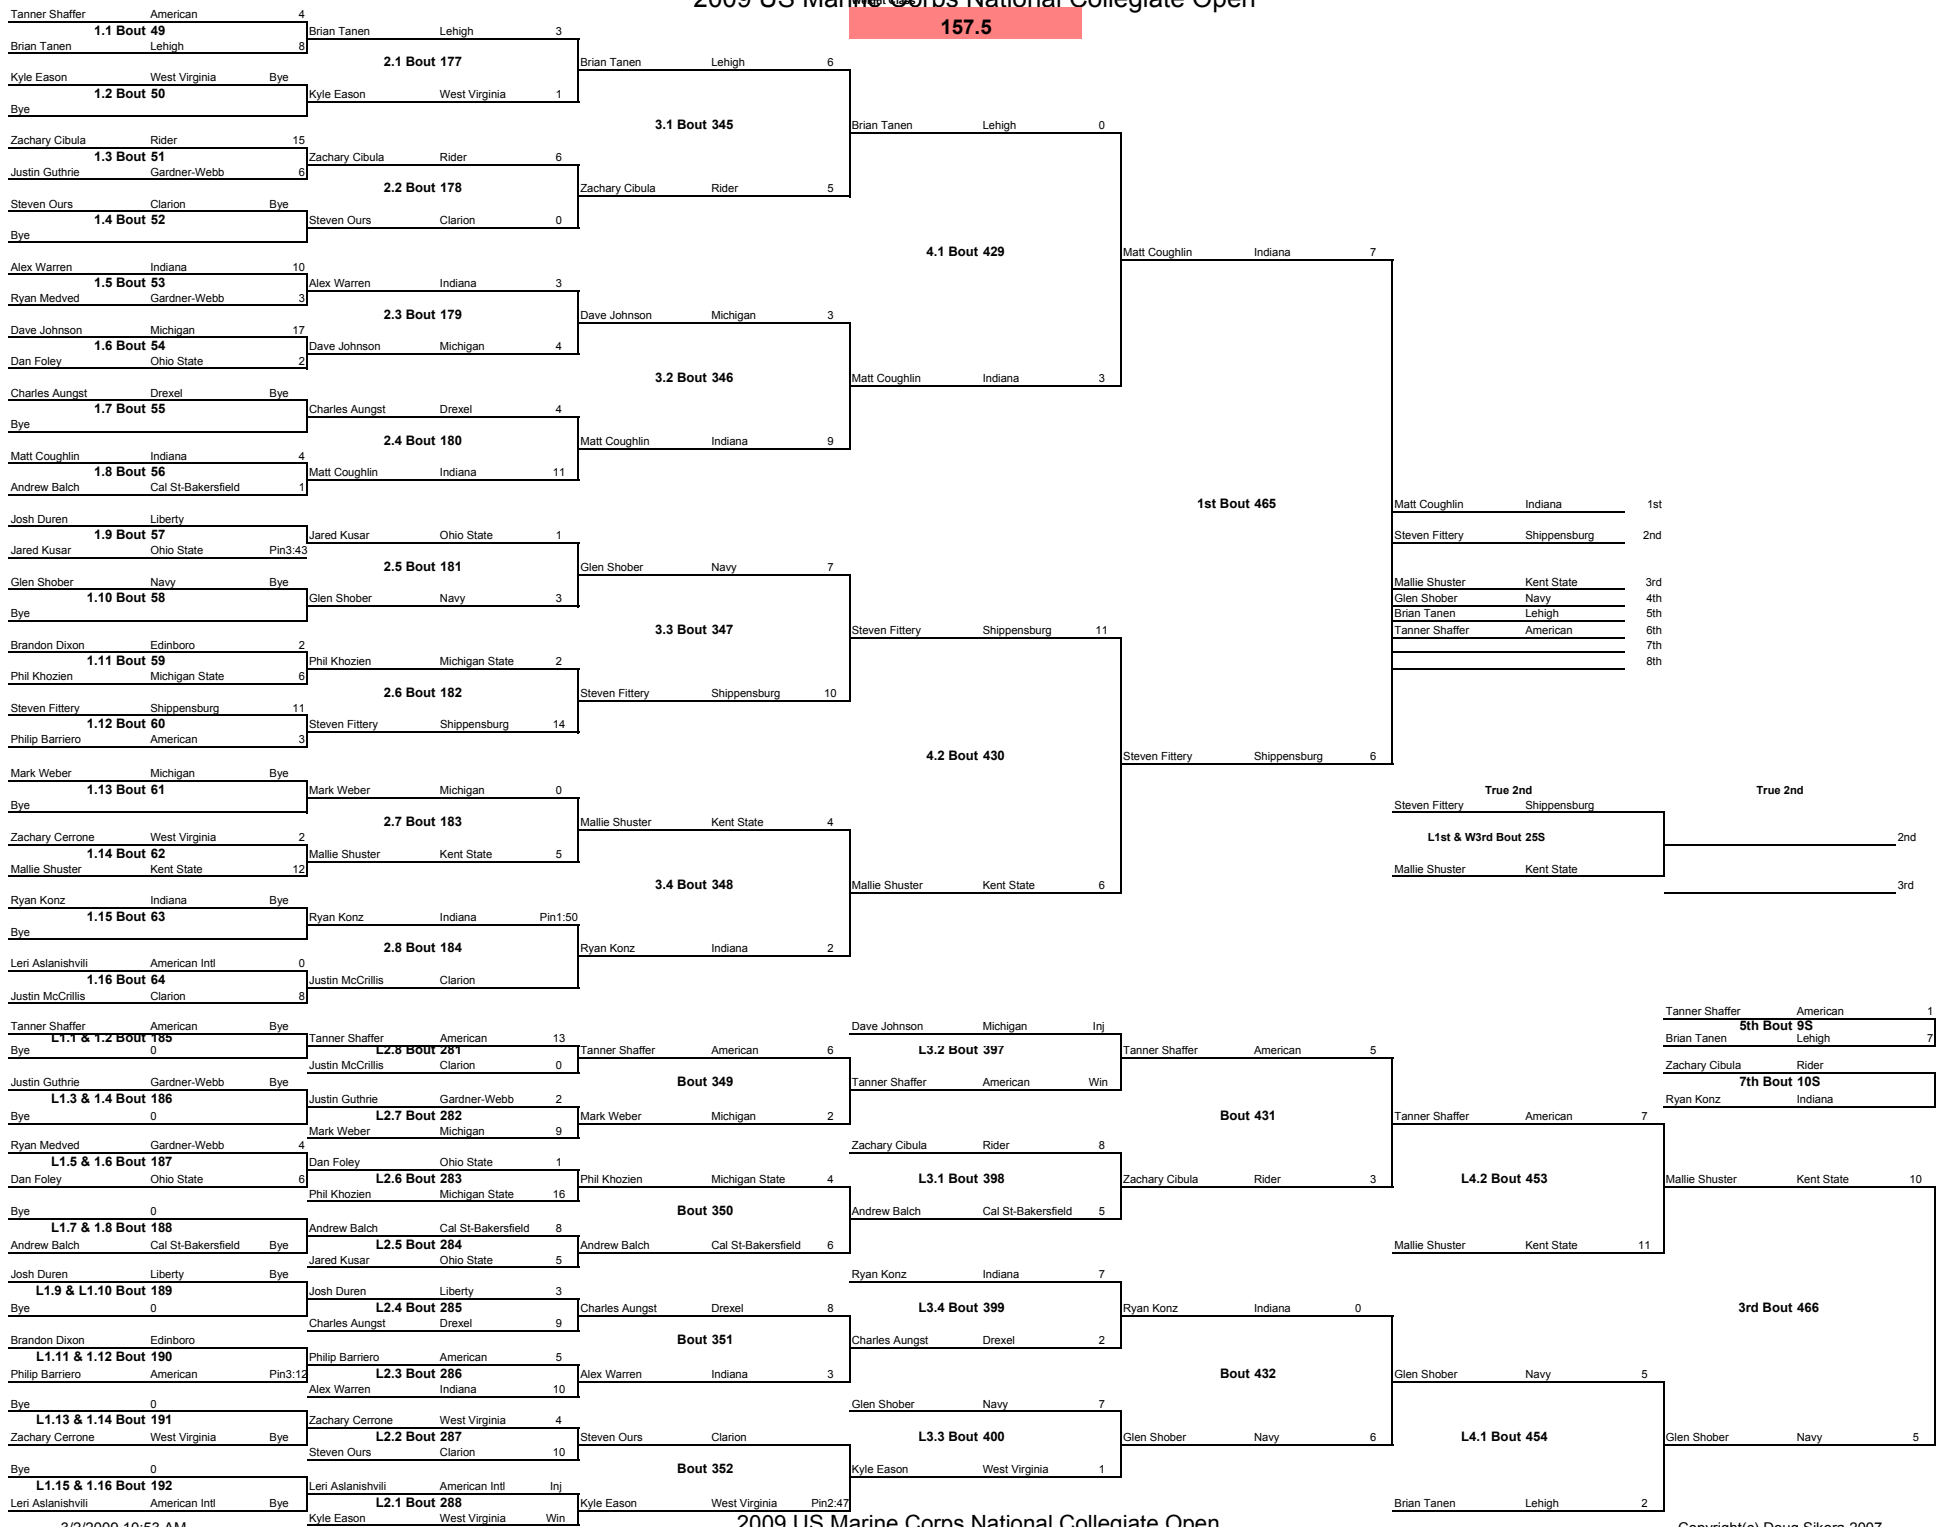

2009 US Marine Corps National Collegiate Open

157.5