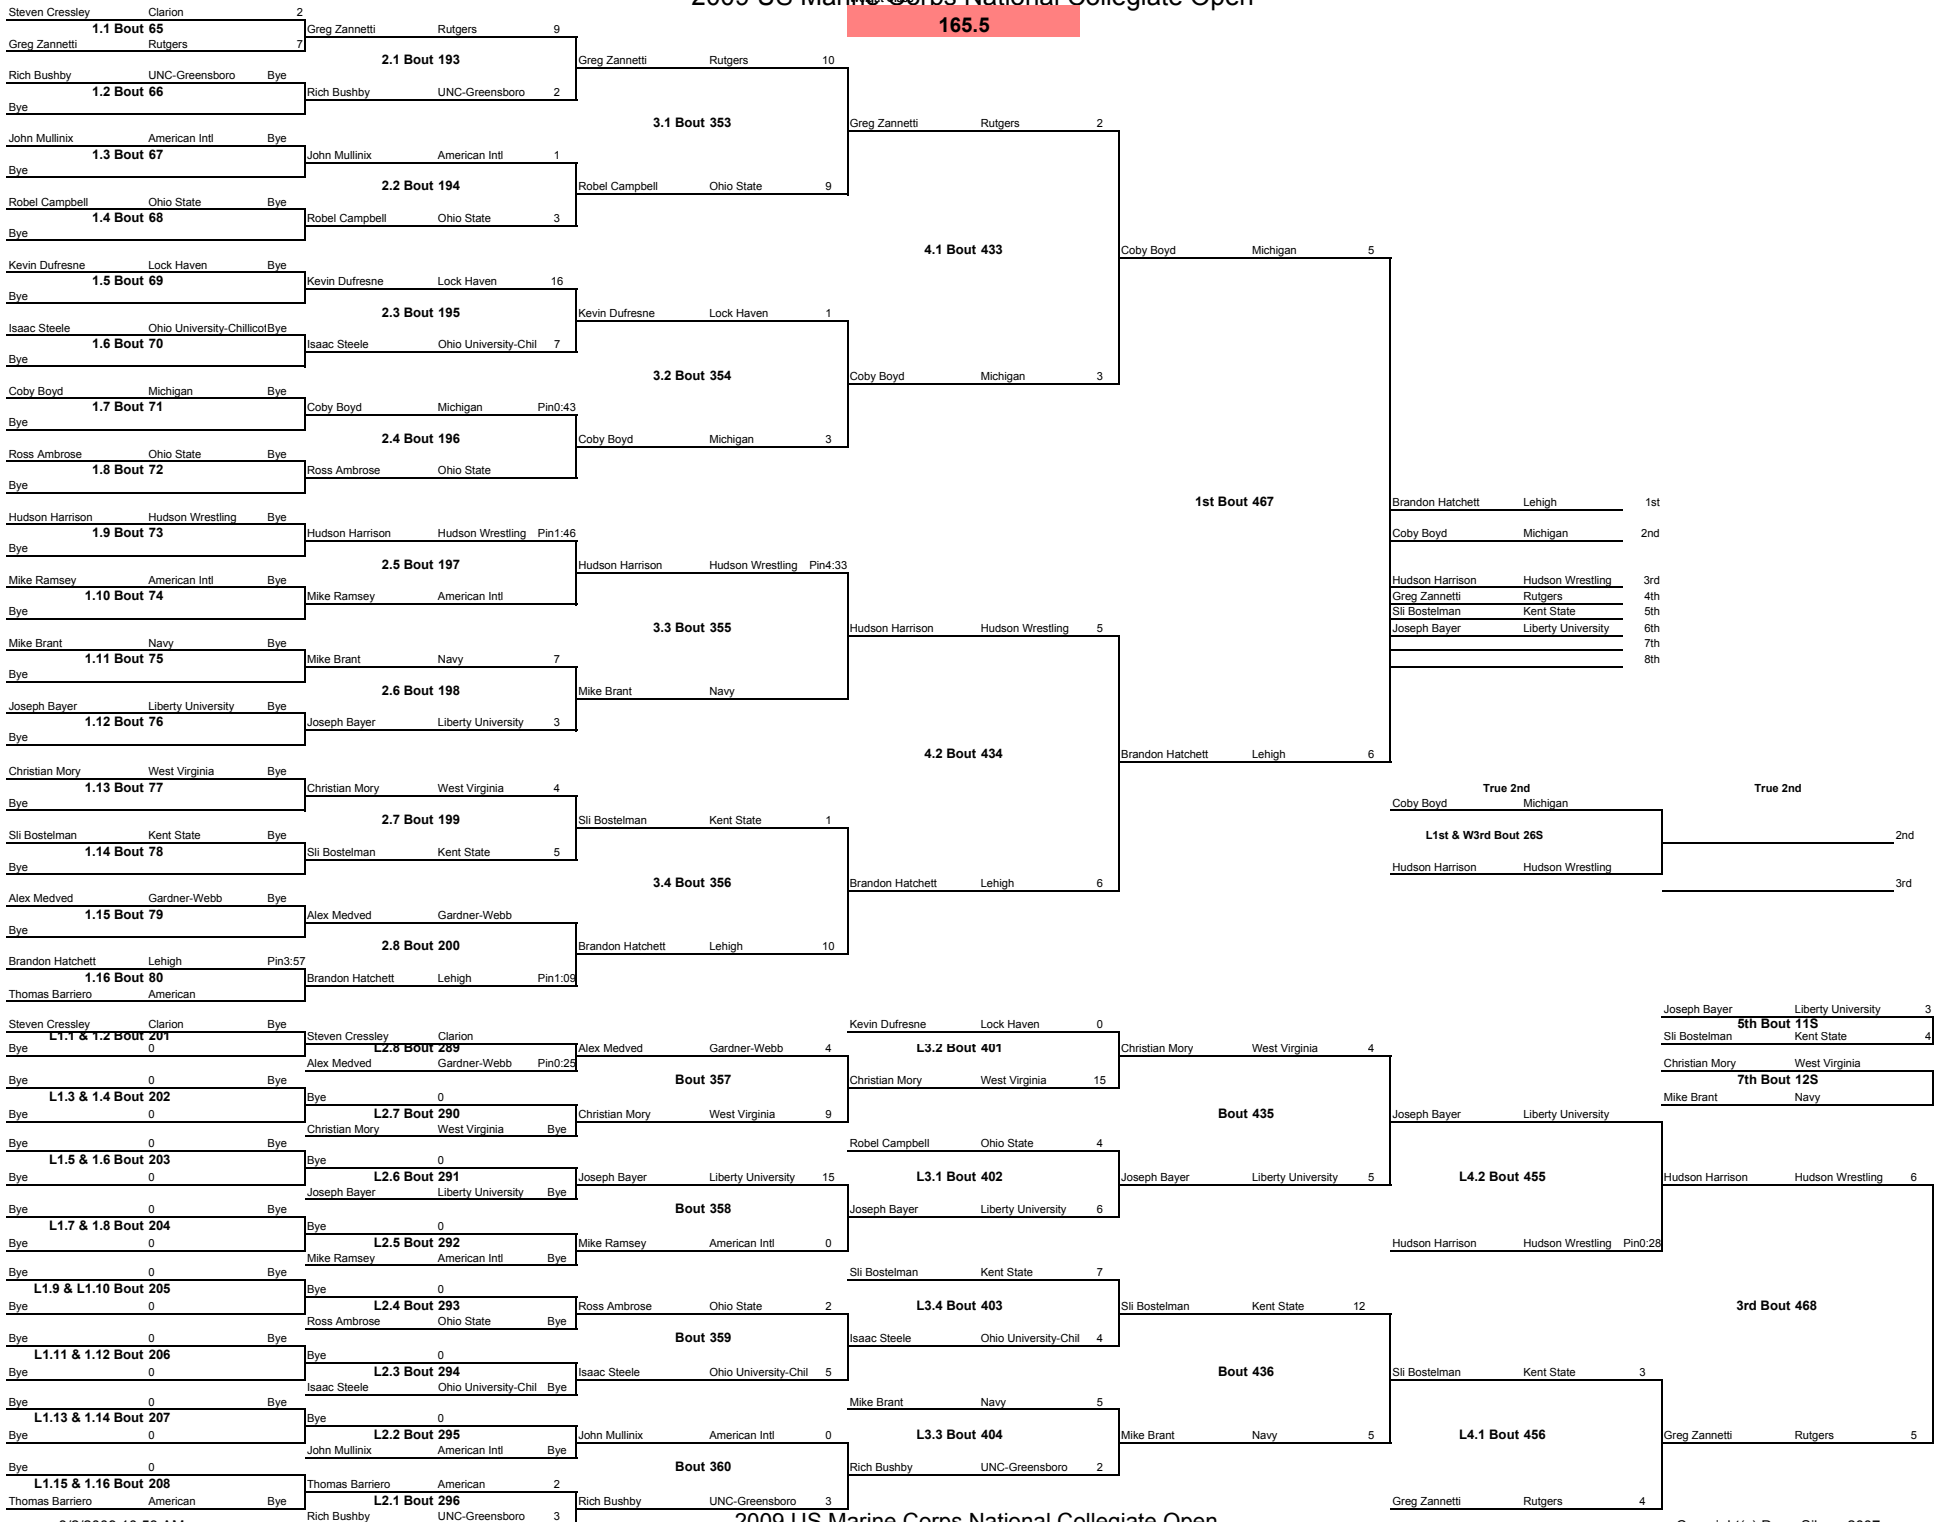

2009 US Marine Corps National Collegiate Open

165.5