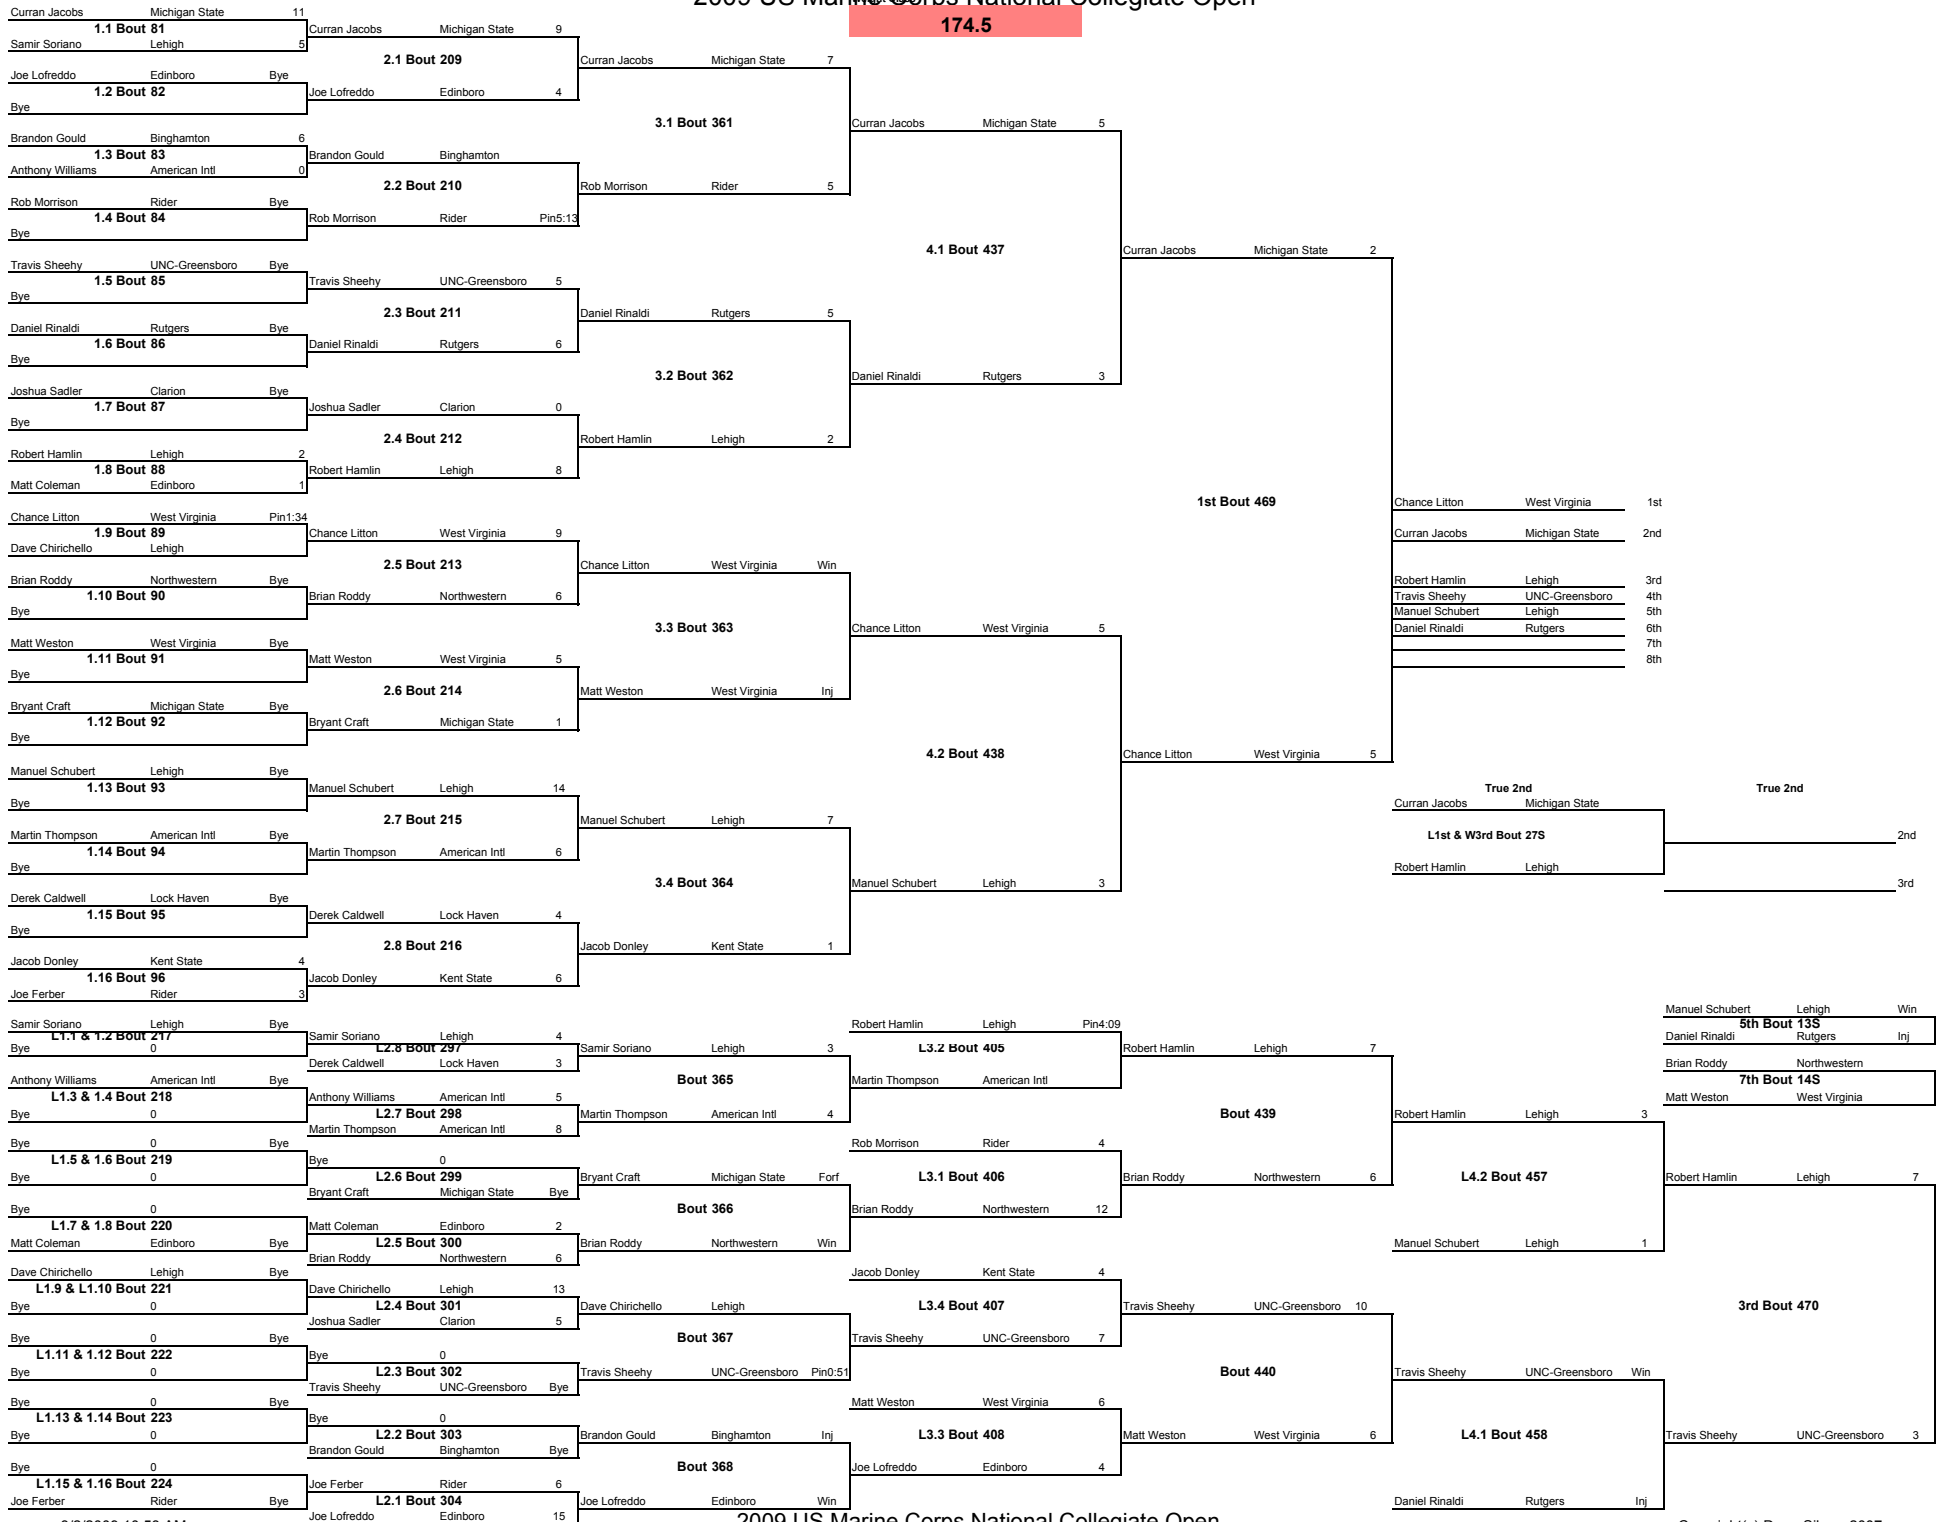

2009 US Marine Corps National Collegiate Open

174.5