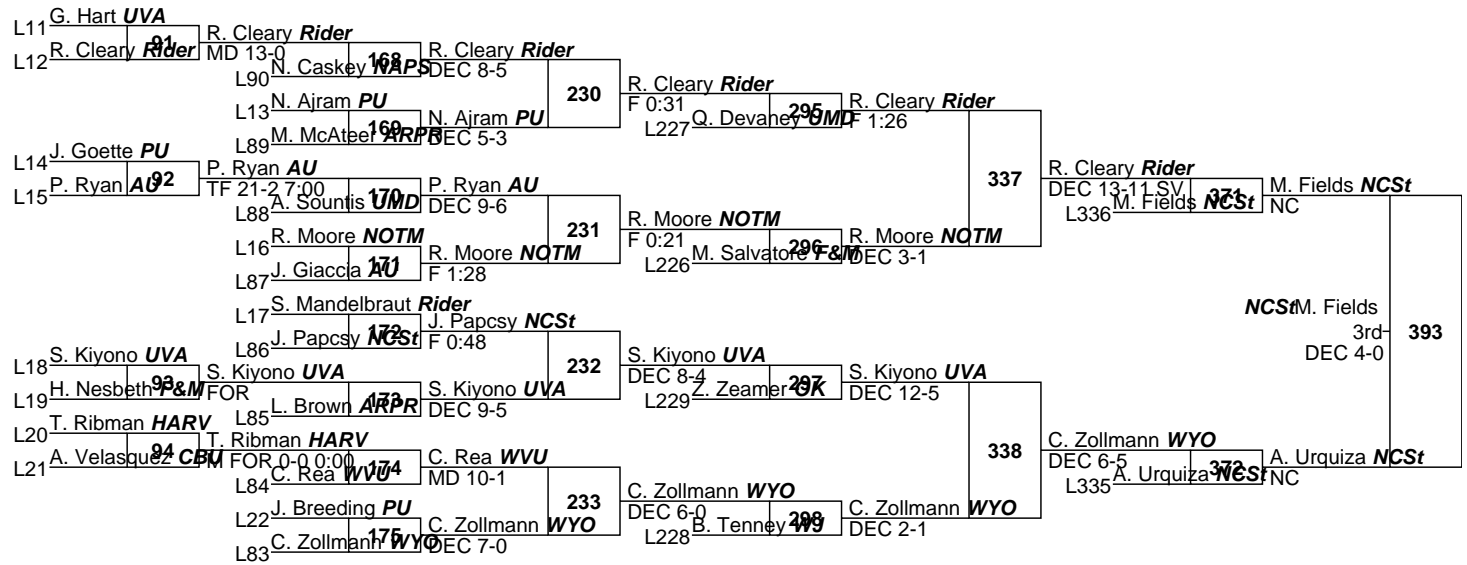

L369 C. Manley *LHU* vs S. Book *UVA*
M FOR 5th
L370 S. Book *UVA* vs M FOR

L371 R. Cleary **Rider**
NC 334
L372 C. Zollmann **WYO**
NC

Robert Groves Harvard									
Attached P. Ogunsanya Army	23	P. Ogunsanya ARMY	TF 18-3 4:34						
Attached Hunter Baxter University of Maryland		95		P. Ogunsanya ARMY	DEC 4-2 SV				
Attached Paul Crane Naval Academy Prep School	24	H. Baxter UMD	DEC 4-0			234			
Attached Eric Carter Duke							D. Gordon CBU		
Unattached Jovanni Gomez Rider	25	E. Carter DUKE	MD 11-1				F 9:02		
Attached Daxton Gordon California Baptist University		96		D. Gordon CBU	MD 13-3				
Attached Nathan Smith Pitt-Johnstown	26	D. Gordon CBU	MD 9-1						
Unattached Dylan Martinez Air Force Prep								339	D. Gordon CBU
Attached Michael Martinak Drexel	27	D. Martinez AFP	TF 18-0 5:15						DEC 5-3
Unattached Riley Jacobs Columbia University		97		D. Martinez AFP	DEC 7-6 TB2				
Attached Quintin Lopez Davenport	28	R. Jacobs COL	MD 20-6						
Attached Garrett Burnham University of Maryland						235			
Attached Denton Spencer Virginia	29	D. Spencer UVA	F 1:56				D. Spencer UVA		
Unattached Josiah Rider NC State		98		D. Spencer UVA	F 5:51				
Unattached Gerard Angelo No Team	30	J. Rider NCSst	DEC 6-2						
Caden Mareno Naval Academy Prep School									
Attached Michael Zarif Binghamton	31	M. Zarif BING	DEC 5-4						
Unattached Alexander Cruz Virginia		99		M. Zarif BING	DEC 6-0				
Unattached Gino Esposito North Carolina	32	G. Esposito UNC	DEC 20-15						
Attached Troy Nation Campbell						236			
Unattached Pete Tedesco University of Maryland	33	P. Tedesco UMD	DEC 12-7				B. Lee MINN		
Attached Matt Grippi NC State		100		B. Lee MINN	DEC 20-13				
Unattached Brayton Lee Minnesota	34	B. Lee MINN	DEC 10-4						
Unattached Aj Leitten NC State									
Attached Anthony DeMartino Duke	35	A. Leitten NCSst	TF 17-2 7:00						
Unattached Cristiaan Dailey Franklin & Marshall		101		A. Leitten NCSst	DEC 9-5				
Attached Sam Emburgia Middlesex Community	36	S. Emburgia MIDC	F 2:06						
Unattached Aj Jaffe No Team						237			
River Curtis Naval Academy Prep School	37	A. Jaffe NOTM	F 4:00						
Attached Jeremy Ridge Univ of Pennsylvania		102		A. Jaffe NOTM	F 1:16				
Unattached Tahron Sheffield University of Maryland	38	J. Ridge PENN	MD 10-0						
Unattached									