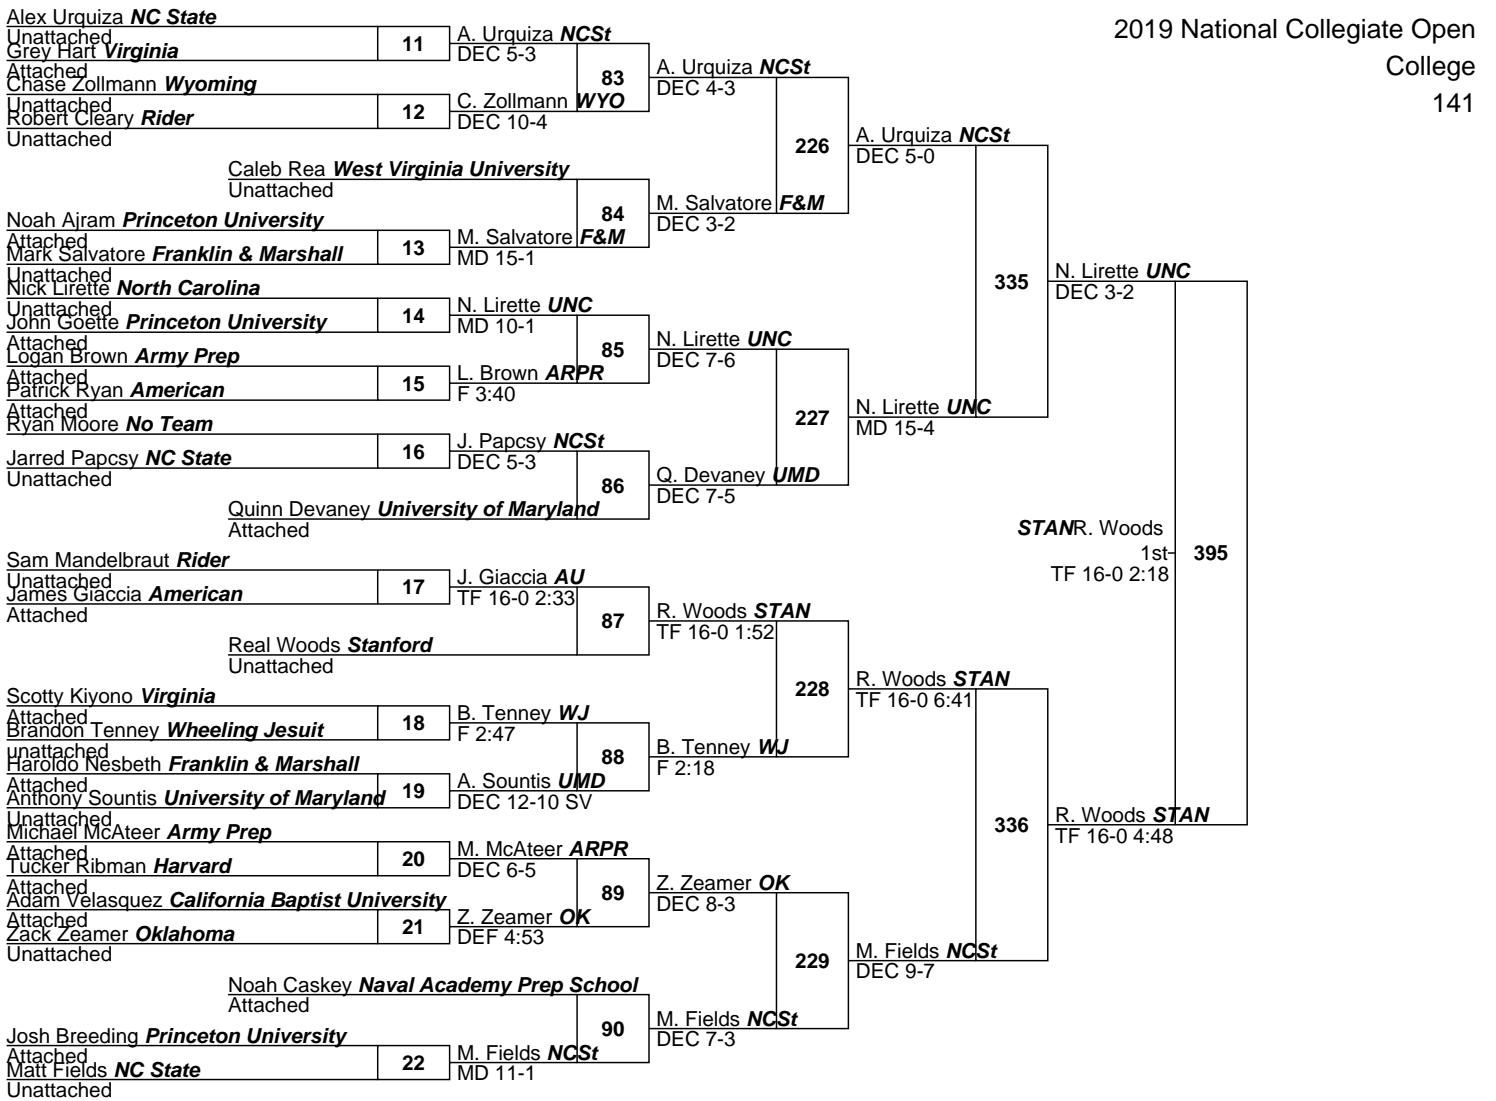

L369 C. Manley *LHU* vs S. Book *UVA*
M FOR 5th
L370 S. Book *UVA* vs M FOR

L371 R. Cleary **Rider**
NC 334
L372 C. Zollmann **WYO**
NC

Robert Groves Harvard									
Attached P. Ogunsanya Army	23	P. Ogunsanya ARMY	TF 18-3 4:34						
Attached Hunter Baxter University of Maryland		95		P. Ogunsanya ARMY	DEC 4-2 SV				
Attached Paul Crane Naval Academy Prep School	24	H. Baxter UMD	DEC 4-0			234			
Attached Eric Carter Duke							D. Gordon CBU		
Unattached Jovanni Gomez Rider	25	E. Carter DUKE	MD 11-1				F 9:02		
Attached Daxton Gordon California Baptist University		96		D. Gordon CBU	MD 13-3				
Attached Nathan Smith Pitt-Johnstown	26	D. Gordon CBU	MD 9-1						
Unattached Dylan Martinez Air Force Prep								339	D. Gordon CBU
Attached Michael Martinak Drexel	27	D. Martinez AFP	TF 18-0 5:15						DEC 5-3
Unattached Riley Jacobs Columbia University		97		D. Martinez AFP	DEC 7-6 TB2				
Attached Quintin Lopez Davenport	28	R. Jacobs COL	MD 20-6						
Attached Garrett Burnham University of Maryland						235			
Attached Denton Spencer Virginia	29	D. Spencer UVA	F 1:56				D. Spencer UVA		
Unattached Josiah Rider NC State		98		D. Spencer UVA	F 5:51				
Unattached Gerard Angelo No Team	30	J. Rider NCSst	DEC 6-2						
Caden Mareno Naval Academy Prep School									
Attached Michael Zarif Binghamton	31	M. Zarif BING	DEC 5-4						
Unattached Alexander Cruz Virginia		99		M. Zarif BING	DEC 6-0				
Unattached Gino Esposito North Carolina	32	G. Esposito UNC	DEC 20-15						
Attached Troy Nation Campbell						236			
Unattached Pete Tedesco University of Maryland	33	P. Tedesco UMD	DEC 12-7				B. Lee MINN		
Attached Matt Grippi NC State		100		B. Lee MINN	DEC 20-13				
Unattached Brayton Lee Minnesota	34	B. Lee MINN	DEC 10-4						
Unattached Aj Leitten NC State									
Attached Anthony DeMartino Duke	35	A. Leitten NCSst	TF 17-2 7:00						
Unattached Cristiaan Dailey Franklin & Marshall		101		A. Leitten NCSst	DEC 9-5				
Attached Sam Emburgia Middlesex Community	36	S. Emburgia MIDC	F 2:06						
Unattached Aj Jaffe No Team						237			
River Curtis Naval Academy Prep School	37	A. Jaffe NOTM	F 4:00						
Attached Jeremy Ridge Univ of Pennsylvania		102		A. Jaffe NOTM	F 1:16				
Unattached Tahron Sheffield University of Maryland	38	J. Ridge PENN	MD 10-0						
Unattached									