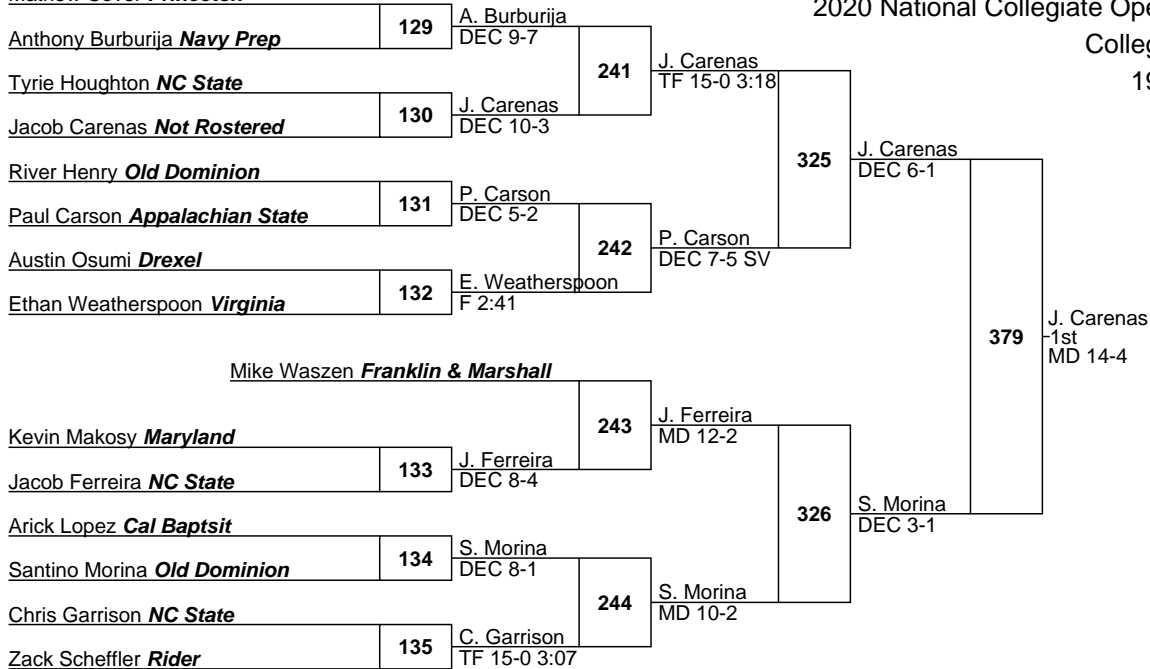

Noah Bushman Old Dominion		121		D. Peck MD 15-3	233	C. Berryhill MD 11-1	321	A. Clayton DEC 5-4	376	
Drew Peck Virginia	49	D. Peck F 1:19	Mitchell Blose Not Rostered							
Hunter Morse Not Rostered		122		C. Berryhill DEC 10-5	234	A. Clayton DEC 4-0	322	M. Dean 1st F 2:44		
Carson Berryhill Oklahoma	50	C. Berryhill DEC 5-3	Cal Sund Air Force Prep							
Colin Fegley Lock Haven		123		C. Fegley F 1:18	235	M. Shaw DEC 10-4	322	M. Dean TF 19-3 6:19		
Brett Mower Not Rostered	51	C. Day MD 11-2	Cory Day Binghamton							
Austin Clayton Arizona State		124		A. Clayton DEC 4-1	236	M. Dean F 5:40	322	M. Dean TF 19-3 6:19		
Hunter Queen North Carolina		125		B. Bonino DEC 4-3		237		G. Strang DEC 3-1	347	M. Shaw DEC 6-1
Ben Somerville Hofstra	52	B. Bonino TF 20-4 5:35	Brian Bonino Not Rostered							
Mason Fiscella Appalachian State		126		M. Shaw DEC 8-2	238	G. Strang MD 12-3	323	M. Shaw DEC 6-1		
Garrett Strang Cal Bapst	53	M. Shaw DEC 8-2	Max Shaw North Carolina							
Mike Baker Columbia		127		A. Walters DEC 4-2	239	C. Day DEC 4-0	324	C. Berryhill 3rd- DEC 6-0		
Joe Kurtz Penn State	54	M. Baker MD 12-0	Anthony Walters Drexel							
Max Dean Not Rostered		128		M. Dean F 4:54	240	C. Day DEC 3-2 SV L321	348	C. Berryhill F 3:56		
Jack Parr Maryland	54	M. Dean F 2:09	Dean Drugac Old Dominion							

L49 M. Blose	D. Drugac	175	DEC 9-2	237	C. Sund DEC 5-3	281	C. Sund MD 13-5	323	G. Strang DEC 3-1	M. Shaw DEC 6-1	374
L128 D. Drugac	L50 C. Sund	L127 M. Baker	C. Sund DEC 4-3	L234 C. Fegley	L235 D. Peck	282	G. Strang MD 17-4	L322 M. Shaw	C. Berryhill 3rd- DEC 6-0		
L51 B. Mower	L126 G. Strang	G. Strang TF 20-5 4:51	238	L125 M. Fiscella	L233 D. Peck	282	G. Strang MD 17-4	L322 M. Shaw	C. Berryhill 3rd- DEC 6-0		
L52 B. Somerville	L124 H. Queen	H. Queen TF 16-0 3:39	239	L123 C. Day	L236 A. Walters	283	C. Day M FOR	L321 C. Berryhill	C. Berryhill 3rd- DEC 6-0		
L53 J. Kurtz	L122 H. Morse	J. Kurtz F 1:25	240	L54 J. Parr	N. Bushman TF 17-2 5:21	284	N. Bushman DEC 4-2	L321 C. Berryhill	C. Berryhill 3rd- DEC 6-0		
L54 J. Parr	L121 N. Bushman	N. Bushman M FOR 1-0 3:08	240	L235 B. Bonino	N. Bushman DEC 4-2	284	N. Bushman DEC 4-2	L321 C. Berryhill	C. Berryhill 3rd- DEC 6-0		

L347 G. Strang	C. Day	375
L348 DEC 6-1 C. Day F 3:56	5th NC	

Mathew Cover **Princeton**

2020 National Collegiate Open
College
197