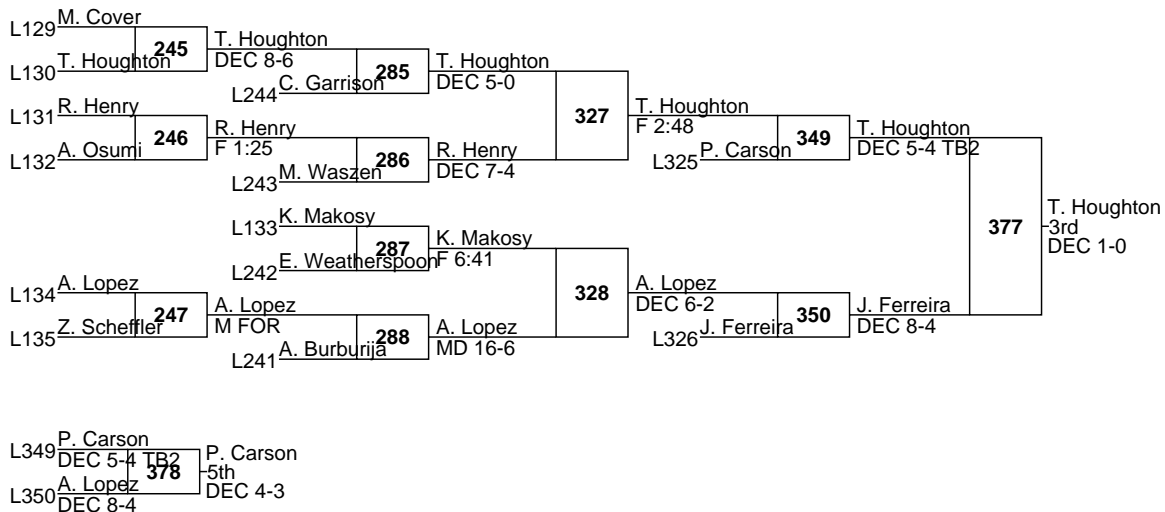

Noah Bushman Old Dominion		121		D. Peck MD 15-3	233	C. Berryhill MD 11-1	321	A. Clayton DEC 5-4	376	
Drew Peck Virginia	49	D. Peck F 1:19	Mitchell Blose Not Rostered							
Hunter Morse Not Rostered		122		C. Berryhill DEC 10-5	234	A. Clayton DEC 4-0	322	M. Dean 1st F 2:44		
Carson Berryhill Oklahoma	50	C. Berryhill DEC 5-3	Cal Sund Air Force Prep							
Colin Fegley Lock Haven		123		C. Fegley F 1:18	235	M. Shaw DEC 10-4	322	M. Dean TF 19-3 6:19		
Brett Mower Not Rostered	51	C. Day MD 11-2	Cory Day Binghamton							
Austin Clayton Arizona State		124		A. Clayton DEC 4-1	236	M. Dean F 5:40	322	M. Dean TF 19-3 6:19		
Hunter Queen North Carolina		125		B. Bonino DEC 4-3		237		G. Strang DEC 3-1	347	M. Shaw DEC 6-1
Ben Somerville Hofstra	52	B. Bonino TF 20-4 5:35	Brian Bonino Not Rostered							
Mason Fiscella Appalachian State		126		M. Shaw DEC 8-2	238	G. Strang MD 12-3	323	M. Shaw DEC 6-1		
Garrett Strang Cal Bapst	53	M. Shaw DEC 8-2	Max Shaw North Carolina							
Mike Baker Columbia		127		A. Walters DEC 4-2	239	C. Day DEC 4-0	324	C. Berryhill 3rd- DEC 6-0		
Joe Kurtz Penn State	54	M. Baker MD 12-0	Anthony Walters Drexel							
Max Dean Not Rostered		128		M. Dean F 4:54	240	C. Day DEC 3-2 SV L321	348	C. Berryhill F 3:56		
Jack Parr Maryland	54	M. Dean F 2:09	Dean Drugac Old Dominion							

L49 M. Blose	D. Drugac	175	DEC 9-2	237	C. Sund DEC 5-3	281	C. Sund MD 13-5	323	G. Strang DEC 3-1	M. Shaw DEC 6-1	374
L128 D. Drugac	L50 C. Sund	L127 M. Baker	C. Sund DEC 4-3	L234 C. Fegley	L235 D. Peck	282	G. Strang MD 17-4	L322 M. Shaw	C. Berryhill 3rd- DEC 6-0		
L51 B. Mower	L126 G. Strang	G. Strang TF 20-5 4:51	238	L125 M. Fiscella	L233 D. Peck	282	G. Strang MD 17-4	L322 M. Shaw	C. Berryhill 3rd- DEC 6-0		
L52 B. Somerville	L124 H. Queen	H. Queen TF 16-0 3:39	239	L123 C. Day	L236 A. Walters	283	C. Day M FOR	L321 C. Berryhill	C. Berryhill 3rd- DEC 6-0		
L53 J. Kurtz	L122 H. Morse	J. Kurtz F 1:25	240	L54 J. Parr	N. Bushman TF 17-2 5:21	284	N. Bushman DEC 4-2	L321 C. Berryhill	C. Berryhill 3rd- DEC 6-0		
L54 J. Parr	L121 N. Bushman	N. Bushman M FOR 1-0 3:08	240	L235 B. Bonino	N. Bushman DEC 4-2	284	N. Bushman DEC 4-2	L321 C. Berryhill	C. Berryhill 3rd- DEC 6-0		

L347 G. Strang	C. Day	375
L348 DEC 6-1 C. Day F 3:56	5th NC	

Mathew Cover **Princeton**

2020 National Collegiate Open
College
197